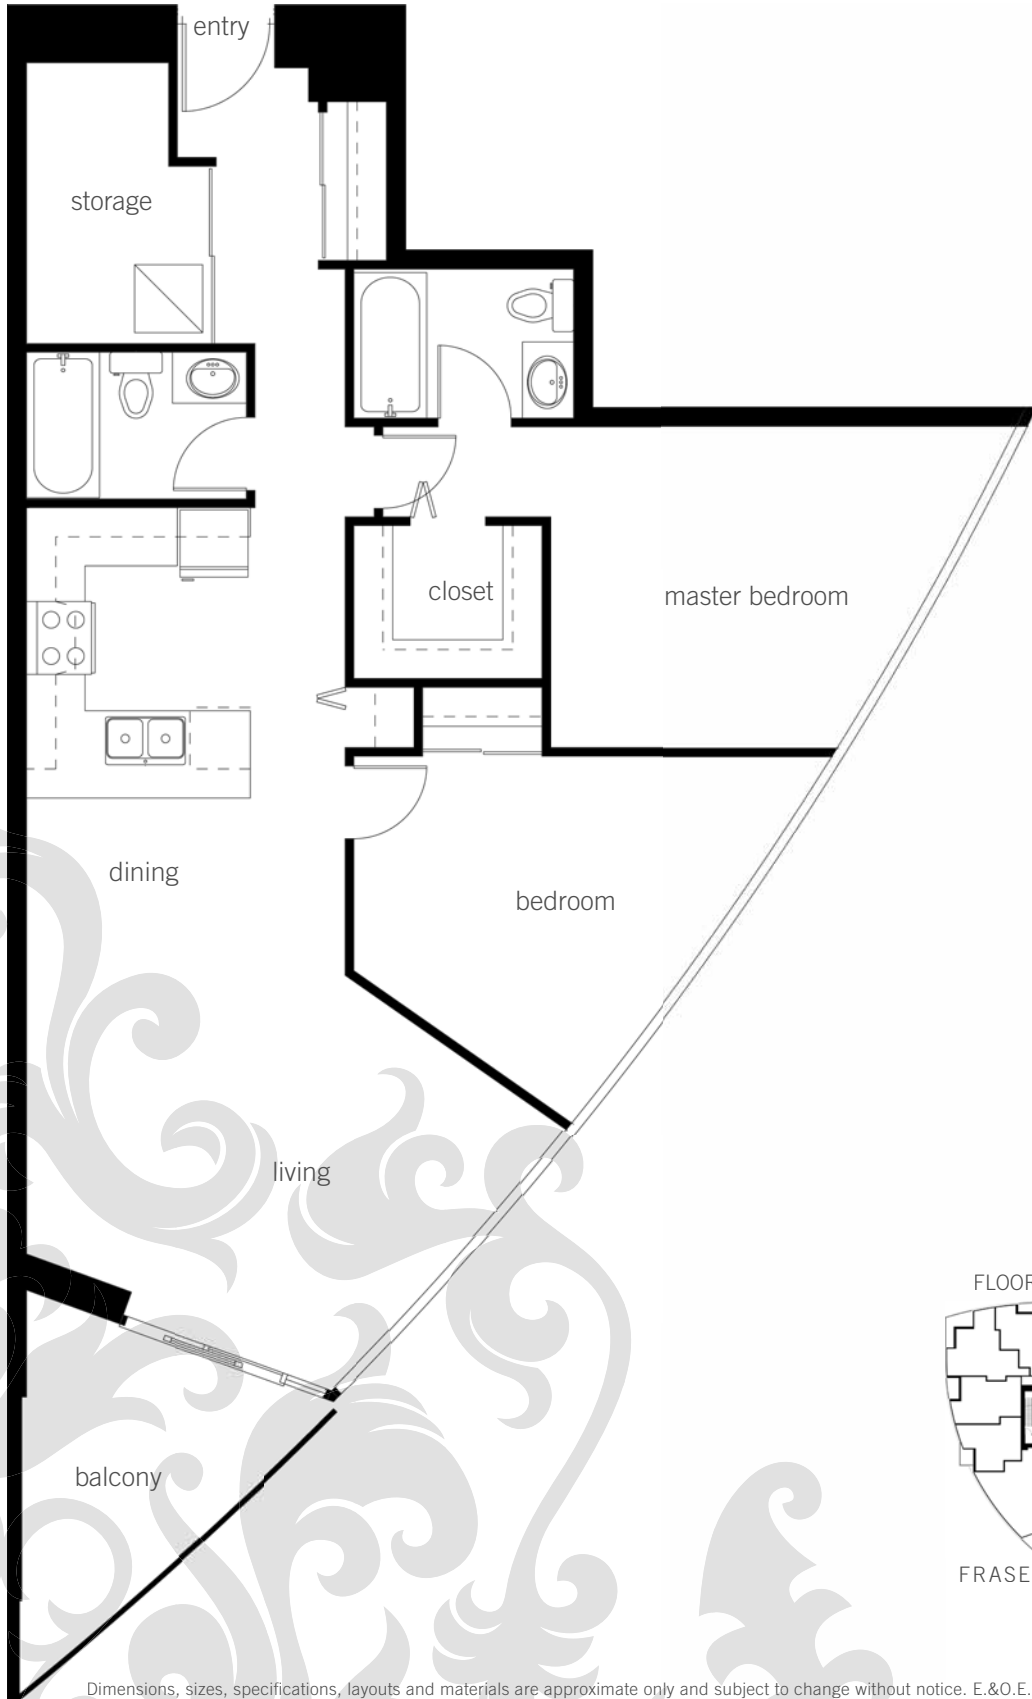

# A1

TWO BEDROOM  
997 Square Feet

FLOORS 5 - 19

FRASER RIVER