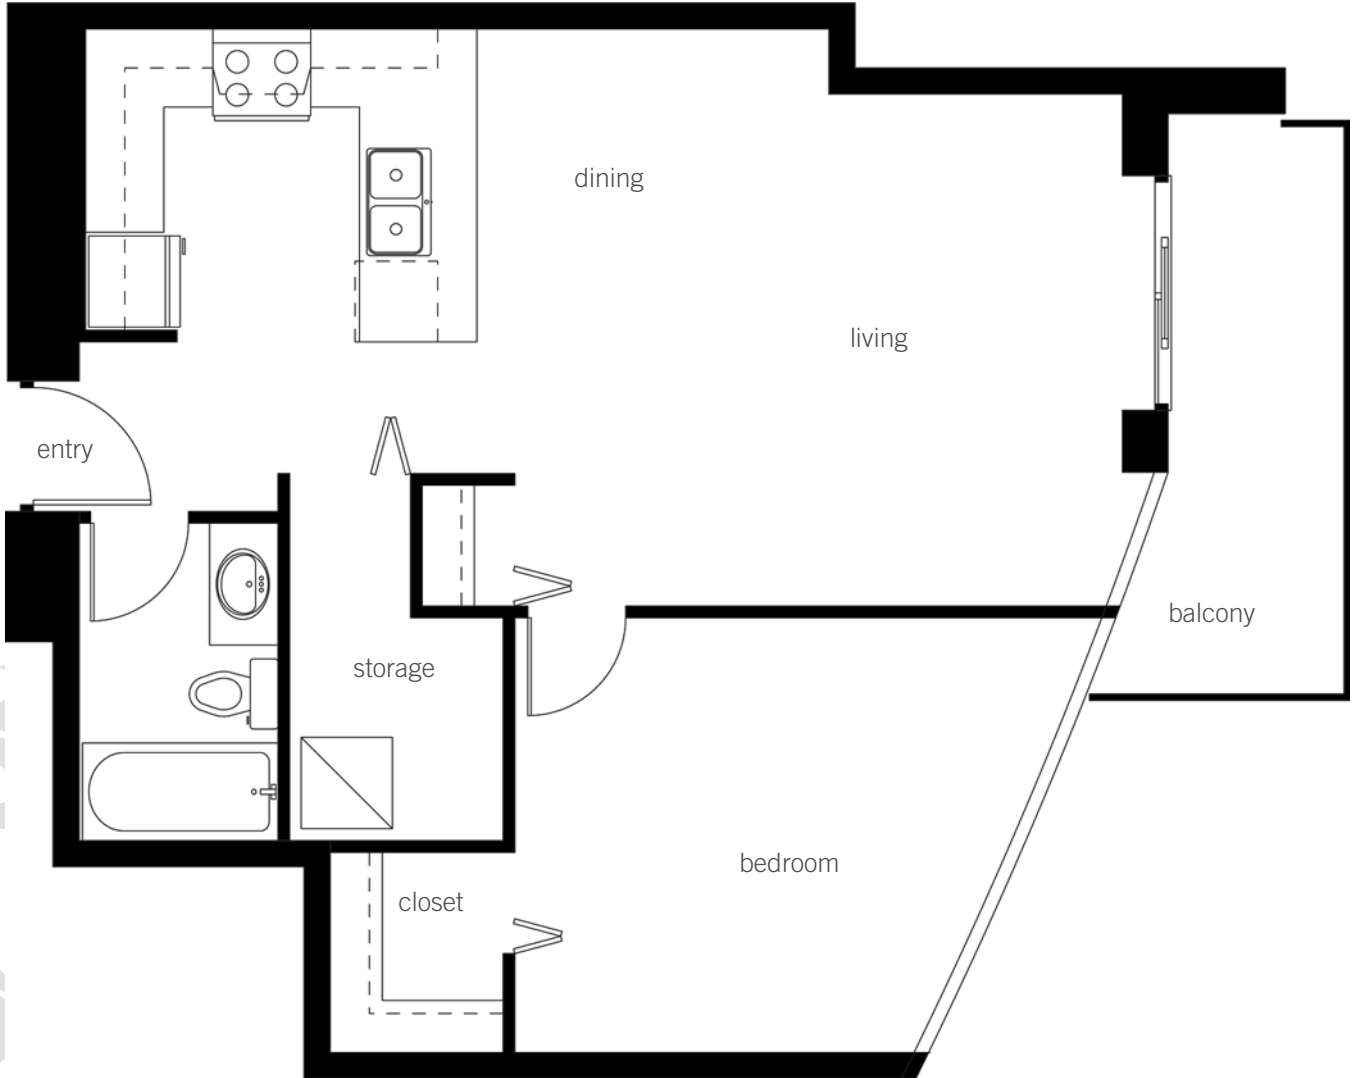

B1

ONE BEDROOM
664 Square Feet

FLOORS 11 - 19

FRASER RIVER