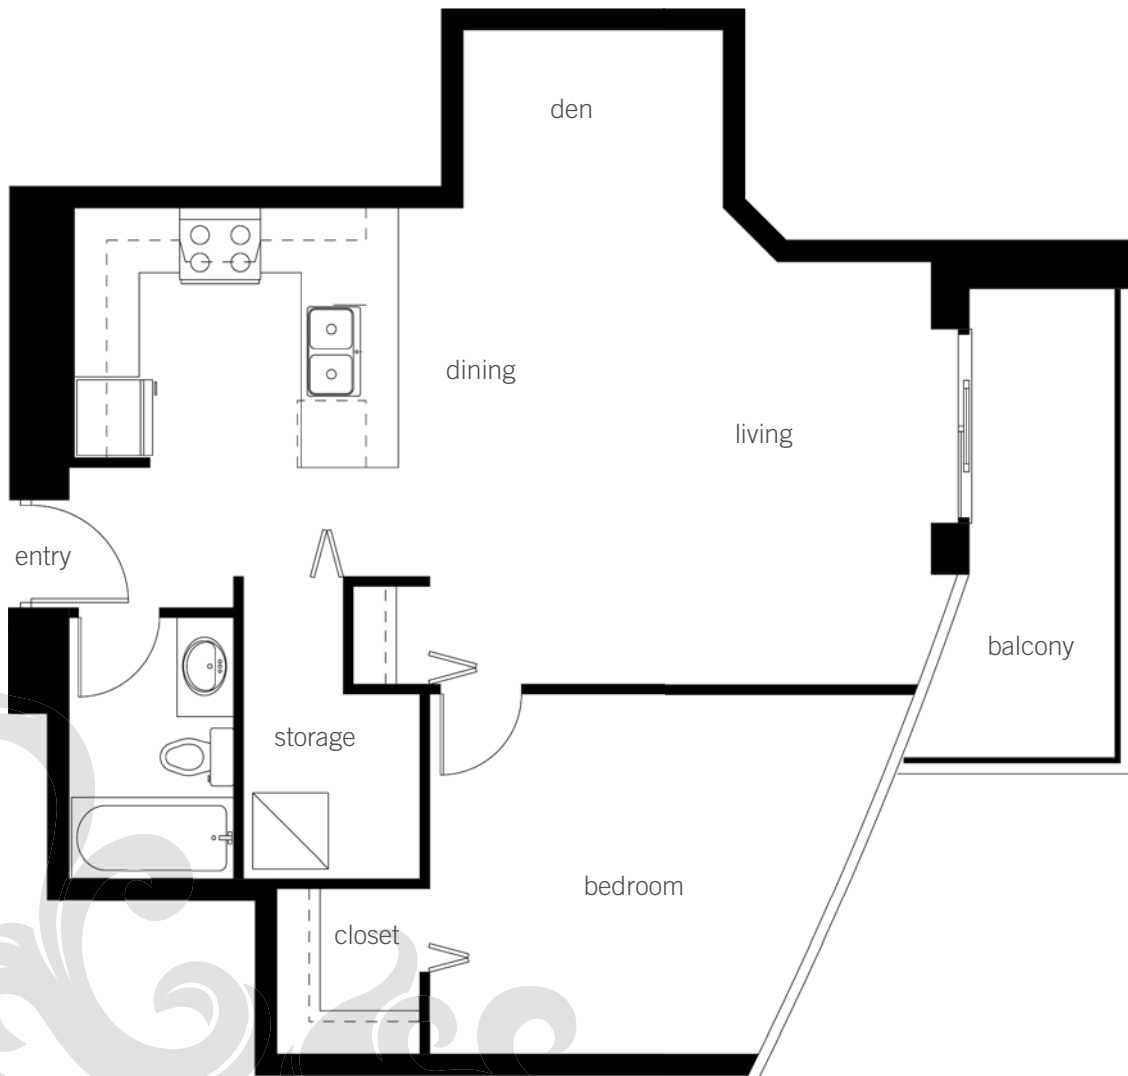

# B2

ONE BEDROOM + DEN  
715 Square Feet

FLOORS 5 - 10

FRASER RIVER