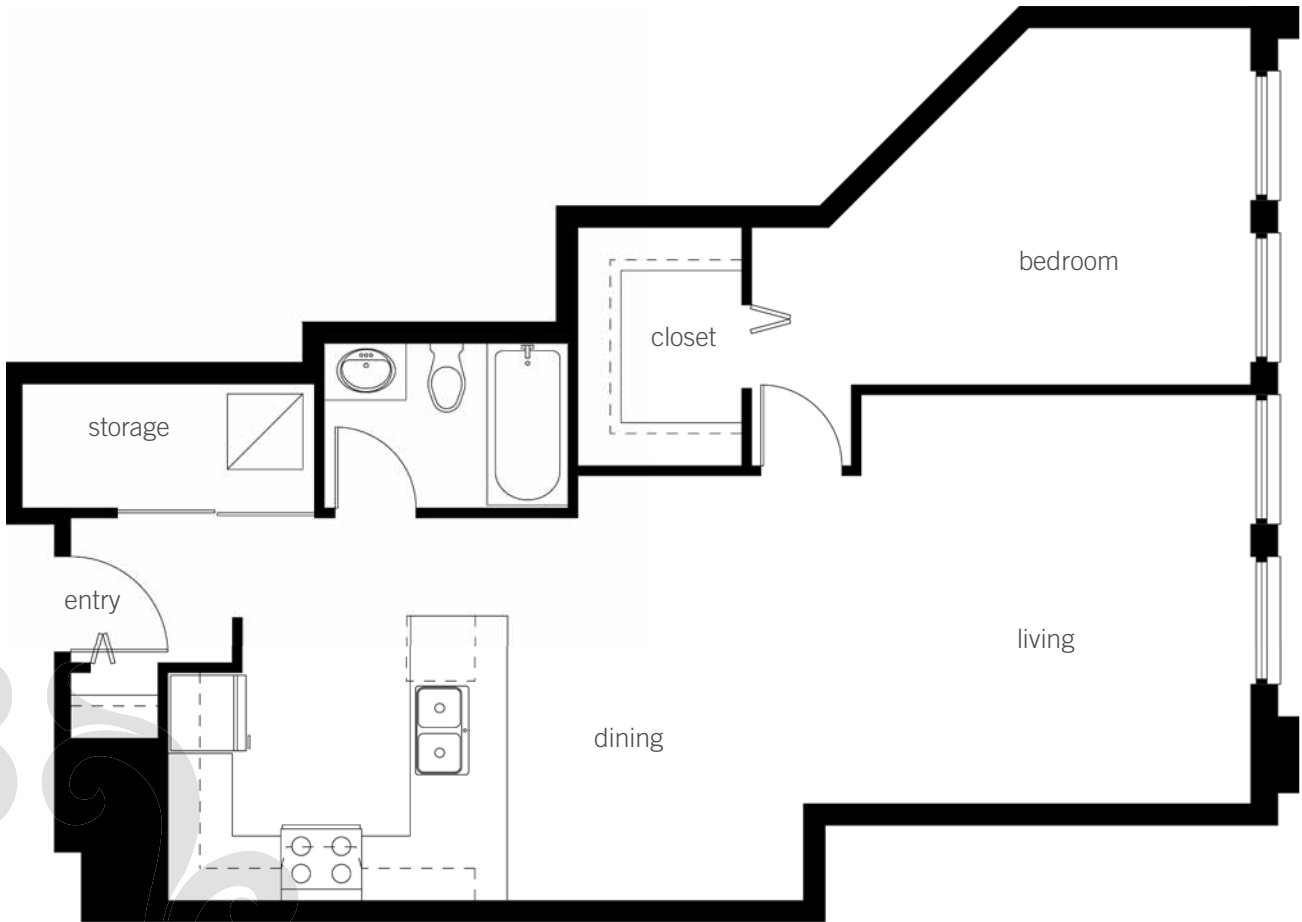

P5

ONE BEDROOM
756 Square Feet

FLOORS 2 - 4